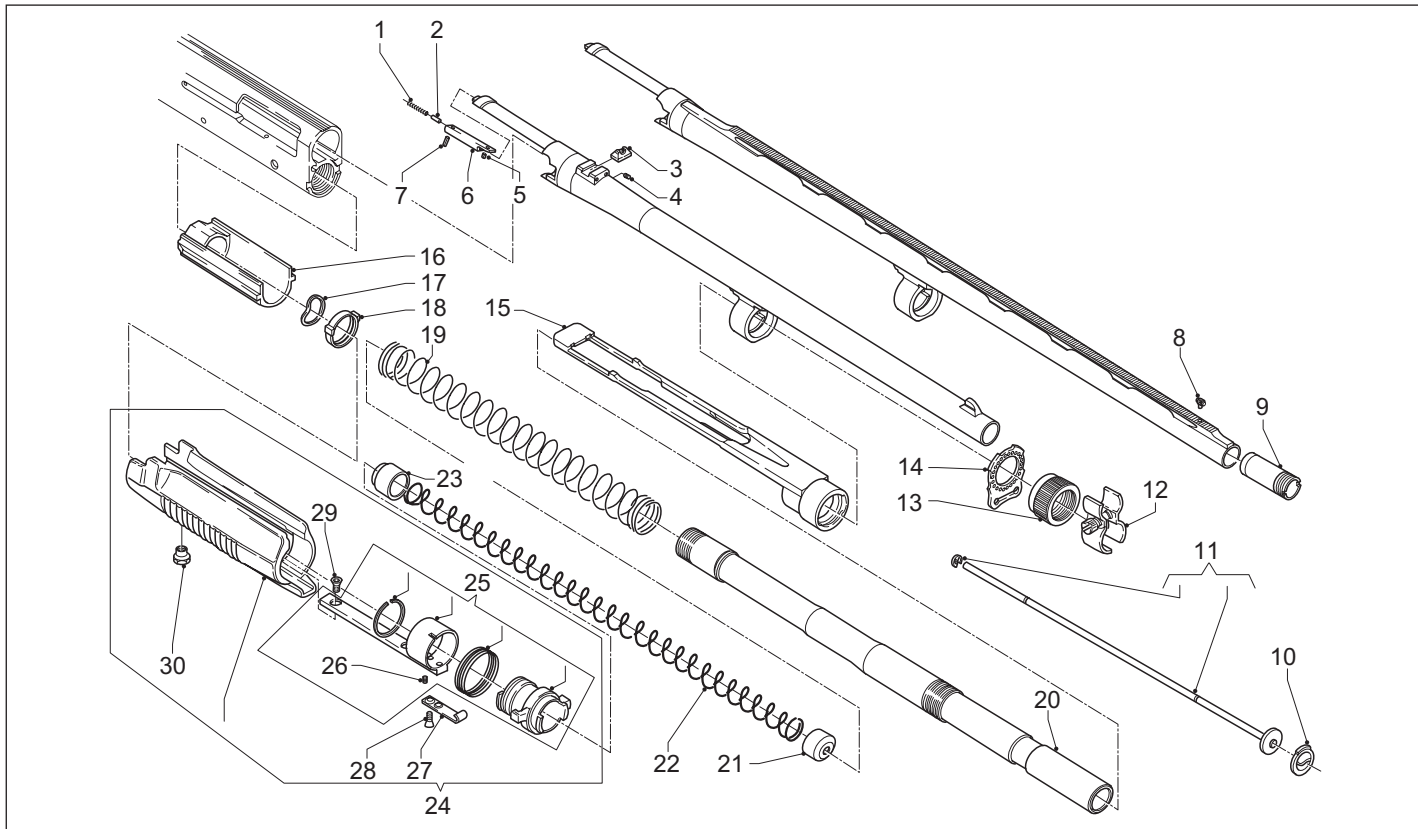

Pos. No.	Code	Description
22	014B	Trigger guard
23	014B	Trigger guard (Telescopic Stock)
24	013C	Safety button
25	013J	Safety button (Telescopic Stock)
26	006P	Retaining pin
27	077B	Spring
28	023A	Pin
29	243F	Washer

Pos. No.	Code	Description
1	024F	Bolt assy
2	024F	Bolt assy (Telescopic Stock)
3	025B	Firing pin
4	037A	Spring
5	026F	Bolt, partial
6	039J	Pin
7	038J	Spring
8	040A	Pin
9	036A	Spring
10	165A	Locking head assy
11	035A	Pin
12	034A	Extractor
13	033J	Spring
14	031B	Pin
15	030C	Bolt handle
16	030J	Bolt handle (Telescopic Stock)
17	028A	Retaining pin

Pos. No.	Code	Description

Pos. No.	Code	Description
1	046J	Spring (3" - Magnum chamber)
2	045J	Ejector pin
3	042C	Rear sight
4	043C	Screw
5	172J	Pin
6	168J	Ejector frame (3" - Magnum chamber)
7	047J	Pin
8	044B	Front sight
9	213G	Internal choke
10	086C	Retaining ring
11	085C	Three round limiter
12	241F	Magazine tube retaining ring assy
13	069F	Cap
14	067F	Ring
15	095F	Bolt swivel
16	088F	Fore-end slide support
17	072F	Spring washer
18	071F	Washer
19	100F	Spring
20	066F	Magazine tube
21	068C	Magazine tube plug
22	064C	Spring
23	065G	Magazine follower
24	170F	Fore-end assembly - selector