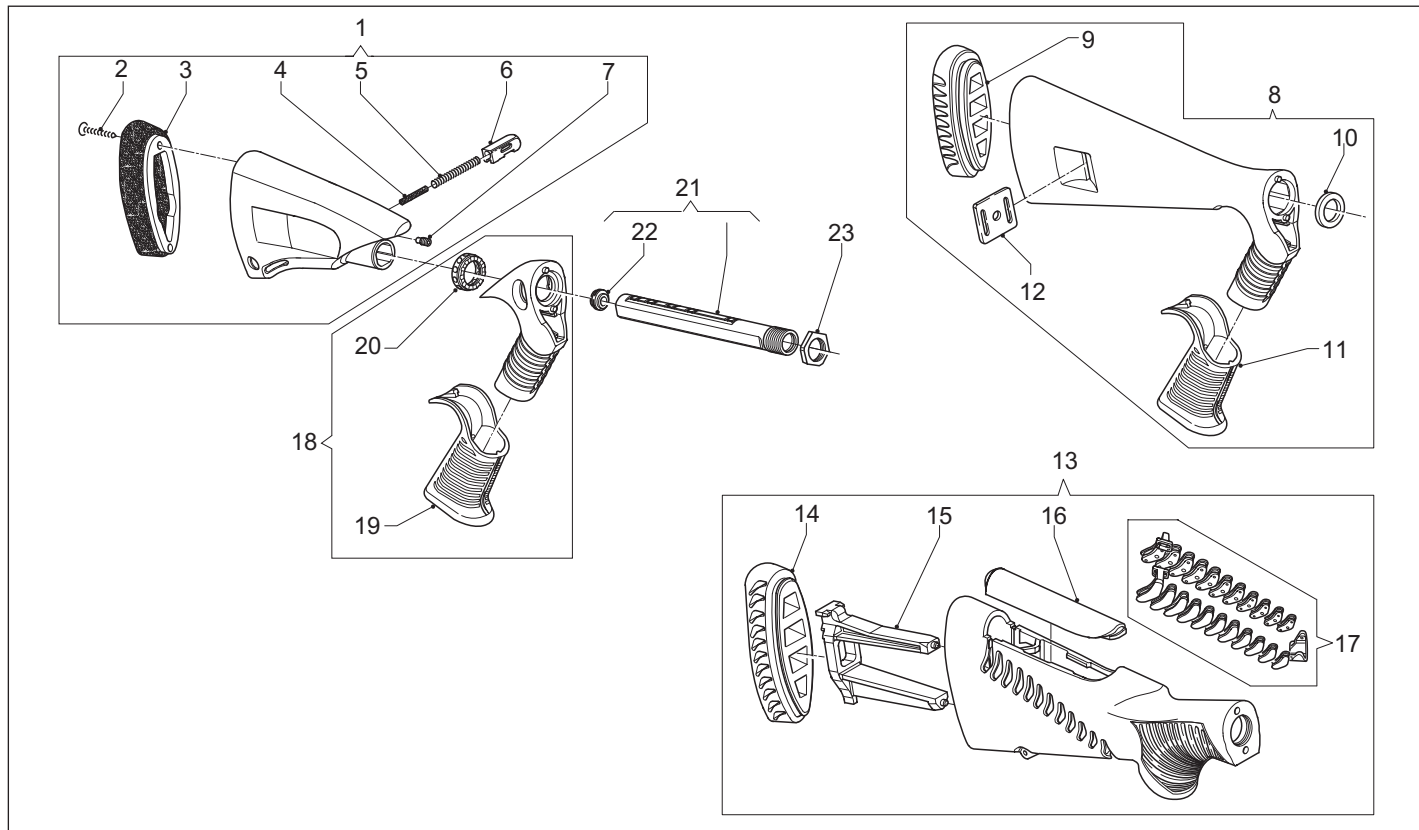

Pos. No.	Code	Description

Pos. No.	Code	Description
1	313F	Magazine tube
2	312F	Ring
3	145F	Magazine extension (short)
4	144F	Magazine extension (long)
5	085C	Three round limiter
6	086C	Retaining ring
7	057F	Carrier latch
8	058J	Spring
9	056B	Pin
10	015A	Pin
11	147Y	Drop change shim
12	286G	Cast change shim
13	183L	Retaining ring
14	049D	Recoil spring tube
15	050B	Screw
16	150W	Locking plate
17	052A	Elastic washer
18	053A	Nut
19	015J	Pin
20	266J	Circlip
21	267J	Retaining spacer
22	268J	Retaining spring

Pos. No.	Code	Description

Pos. No.	Code	Description
1	127C	Rear sight assy
2	258C	Spring
3	253C	Ring
4	255C	Screw
5	254C	Support
6	257C	Pin
7	126C	Protection guard
8	256C	Screw
9	259C	Spring
10	128C	Screw
11	110C	Front sight
12	110F	Front sight (Combat)
13	111F	Front sight protection guard
14	113J	Nut
15	260N	Telescope support
16	128S	Screw

Pos. No.	Code	Description

Pos. No.	Code	Description
1	265S	Telescoping stock assy
2	062C	Screw
3	061C	Rubber butt plate
4	395S	Stock clickstop pin
5	004A	Spring
6	108S	Pin
7	224N	Pin
8	160C	Pistol-grip stock assy
9	151T	Rubber butt plate
10	075C	Ring
11	083C	Grip
12	063C	Swing swivel plate
13	159S	Comfortech stock
14	394G	Rubber butt plate
15	149C	Stock inner part
16	380S	Comb
17	379G	Chevrons assy
18	117S	Pistol grip handle assy
19	083J	Rubber grip
20	075S	Nut
21	166S	Stock tube assy
22	050J	Tube cap
23	075J	Ring nut