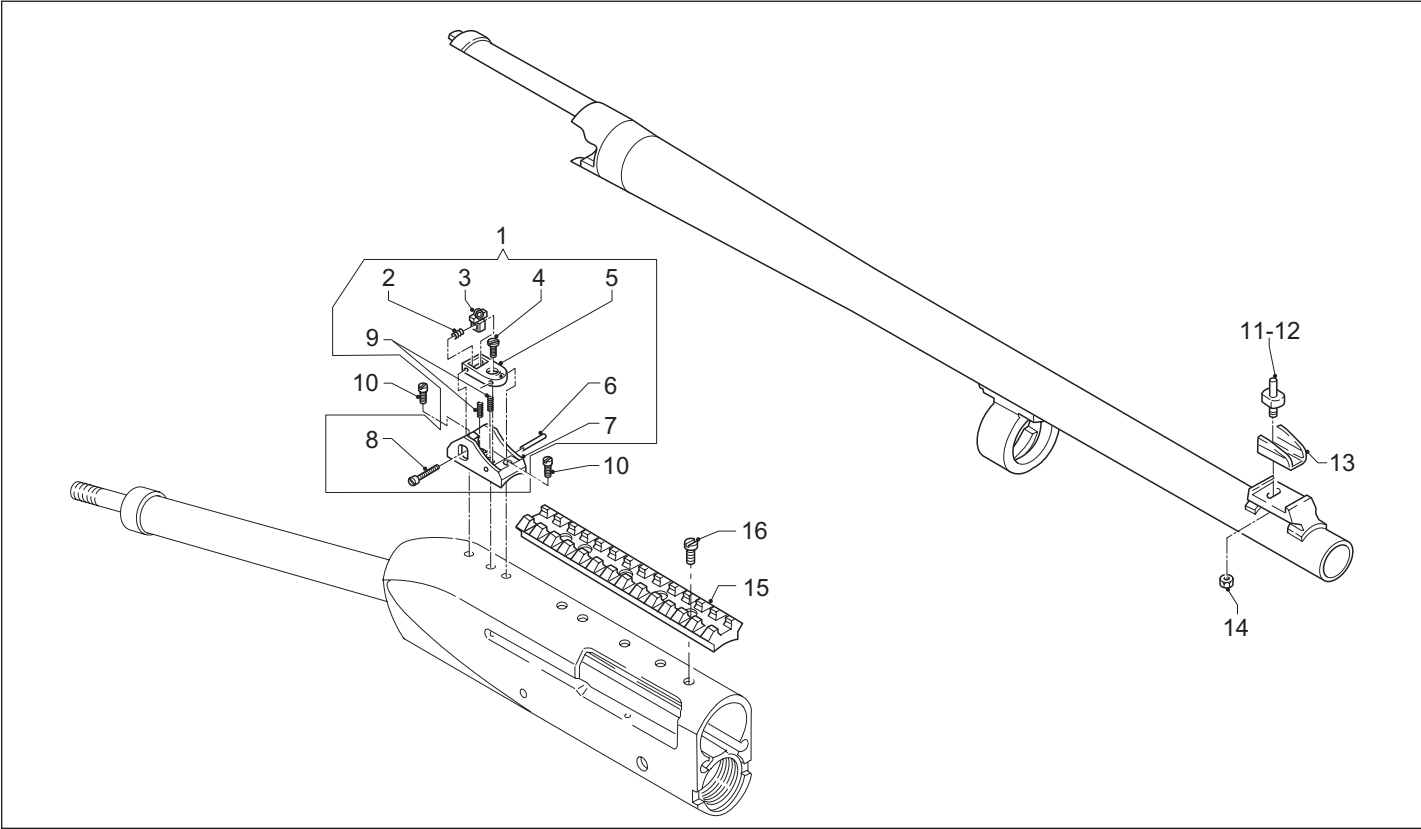

Pos. No.	Code	Description
1	127C	Rear sight assy
2	258C	Spring
3	253C	Ring
4	255C	Screw
5	254C	Support
6	257C	Pin
7	126C	Protection guard
8	256C	Screw
9	259C	Spring
10	128C	Screw
11	110C	Front sight
12	110F	Front sight (Combat)
13	111F	Front sight protection guard
14	113J	Nut
15	260N	Telescope support
16	128S	Screw

Pos. No.	Code	Description