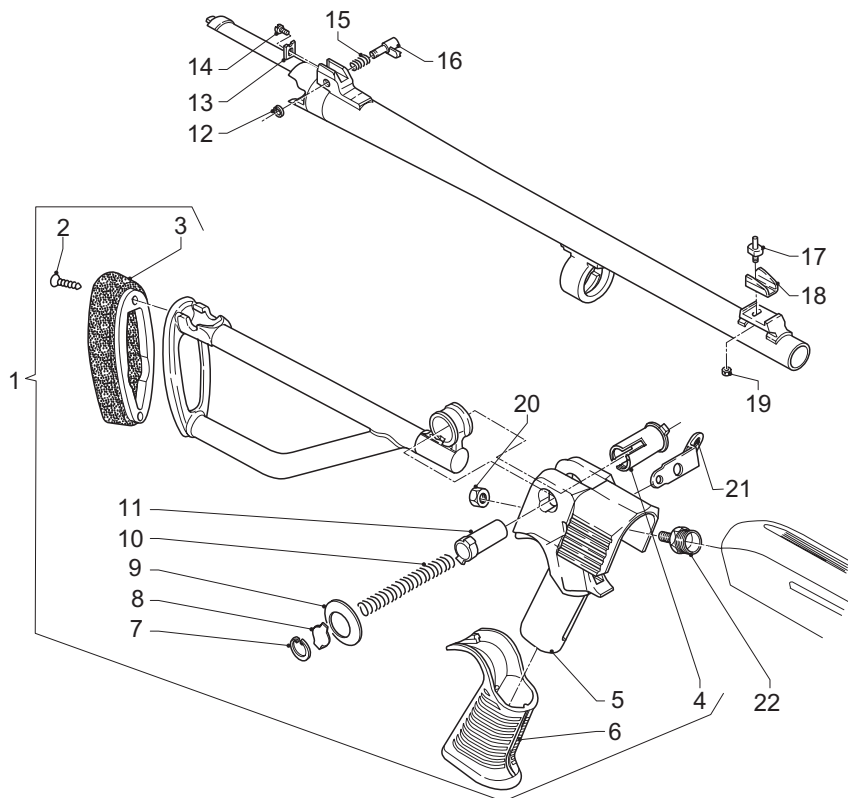

Pos. No.	Code	Description
1	024F	Bolt assy
2	024F	Bolt assy (Telescopic Stock)
3	025B	Firing pin
4	037A	Spring
5	026F	Bolt, partial
6	039J	Pin
7	038J	Spring
8	040A	Pin
9	036A	Spring
10	165A	Locking head assy
11	035A	Pin
12	034A	Extractor
13	033J	Spring
14	031B	Pin
15	030C	Bolt handle
16	030J	Bolt handle (Telescopic Stock)
17	028A	Retaining pin

Pos. No.	Code	Description

Pos. No.	Code	Description
1	127C	Rear sight assy
2	258C	Spring
3	253C	Ring
4	255C	Screw
5	254C	Support
6	257C	Pin
7	126C	Protection guard
8	256C	Screw
9	259C	Spring
10	128C	Screw
11	110C	Front sight
12	110F	Front sight (Combat)
13	111F	Front sight protection guard
14	113J	Nut
15	260N	Telescope support
16	128S	Screw

Pos. No.	Code	Description

Pos. No.	Code	Description
1	265S	Telescoping stock assy
2	062C	Screw
3	061C	Rubber butt plate
4	395S	Stock clickstop pin
5	004A	Spring
6	108S	Pin
7	224N	Pin
8	160C	Pistol-grip stock assy
9	151T	Rubber butt plate
10	075C	Ring
11	083C	Grip
12	063C	Swing swivel plate
13	159S	Comfortech stock
14	394G	Rubber butt plate
15	149C	Stock inner part
16	380S	Comb
17	379G	Chevrons assy
18	117S	Pistol grip handle assy
19	083J	Rubber grip
20	075S	Nut
21	166S	Stock tube assy
22	050J	Tube cap
23	075J	Ring nut

Pos. No.	Code	Description

Pos. No.	Code	Description
1	171F	Grip folding stock assy
2	129F	Screw
3	061C	Butt plate
4	115F	Bushing
5	117F	Grip frame
6	083C	Grip
7	118F	Blocking ring
8	119F	Bushing cap
9	120F	Flat return spring
10	121F	Spring
11	122F	Stock locking pin (open)
12	106F	Ring
13	105F	Rear sight
14	104F	Screw
15	107F	Spring
16	108F	Stock locking pin (folded)
17	110F	Front sight
18	111F	Front sight protection guard
19	113J	Nut
20	053A	Nut
21	114F	Sling swivel
22	116F	Grip frame retaining pin