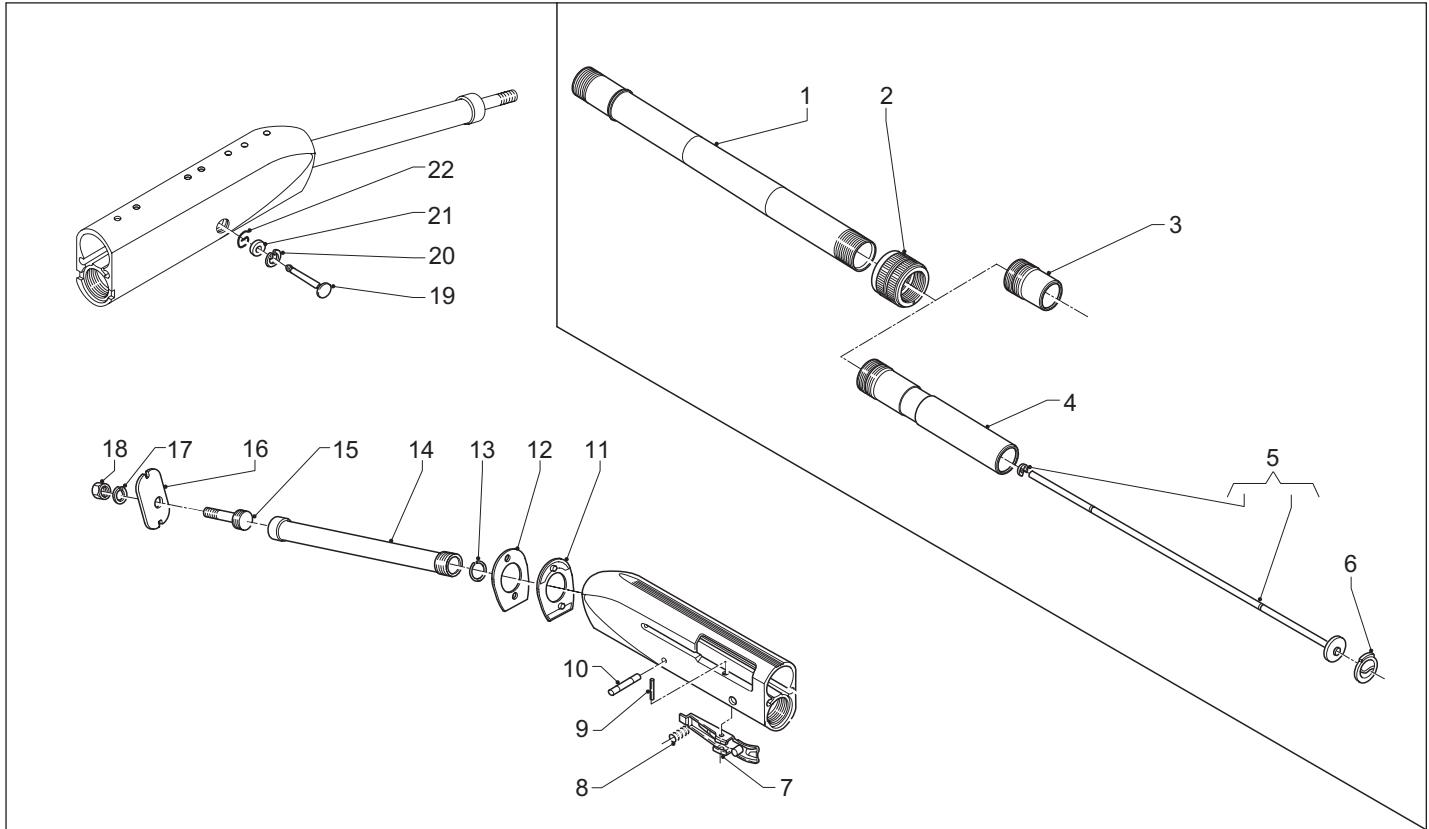

Pos. No.	Code	Description
1	313F	Magazine tube
2	312F	Ring
3	145F	Magazine extension (short)
4	144F	Magazine extension (long)
5	085C	Three round limiter
6	086C	Retaining ring
7	057F	Carrier latch
8	058J	Spring
9	056B	Pin
10	015A	Pin
11	147Y	Drop change shim
12	286G	Cast change shim
13	183L	Retaining ring
14	049D	Recoil spring tube
15	050B	Screw
16	150W	Locking plate
17	052A	Elastic washer
18	053A	Nut
19	015J	Pin
20	266J	Circlip
21	267J	Retaining spacer
22	268J	Retaining spring

Pos. No.	Code	Description