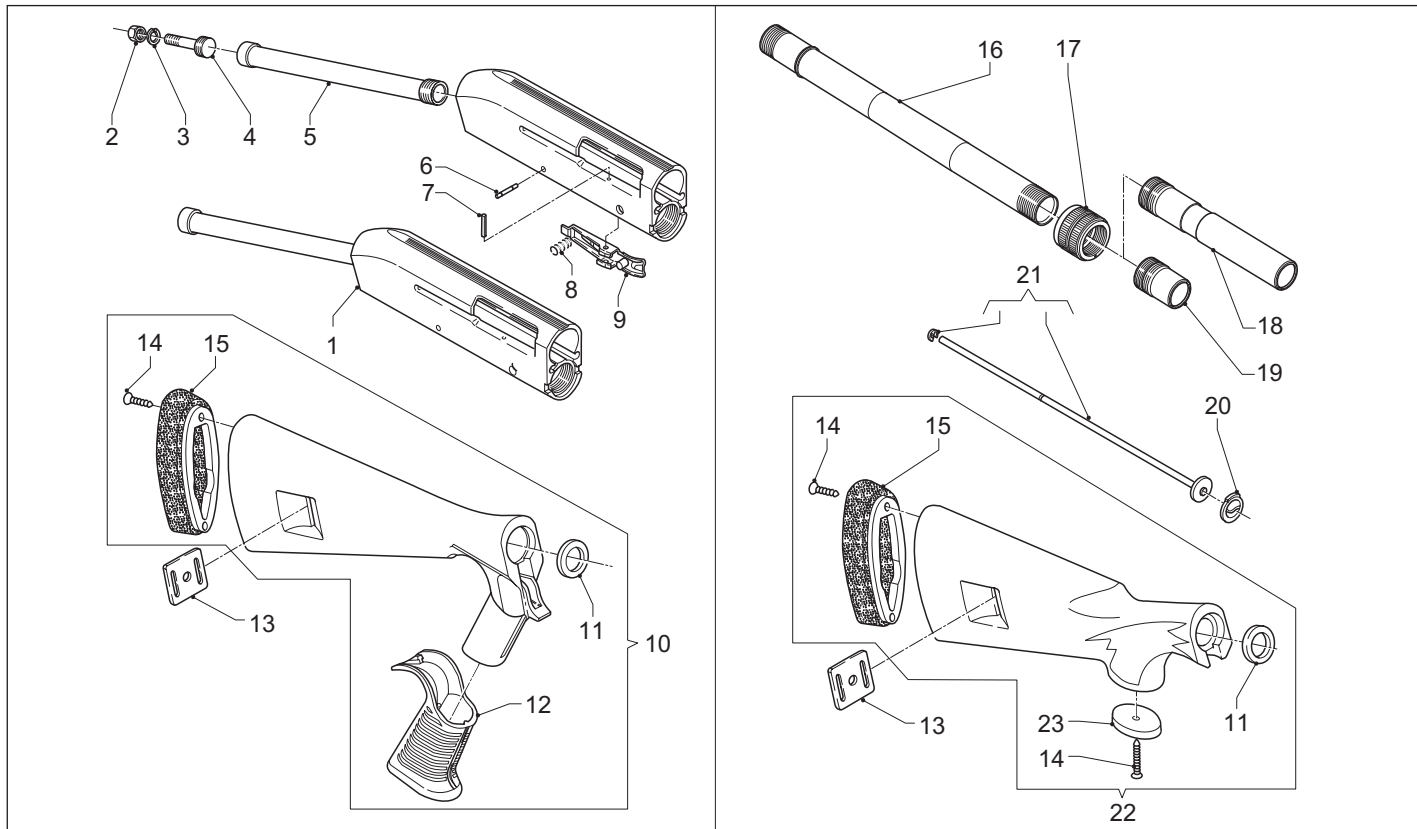

Pos. No.	Code	Description

Pos. No.	Code	Description
1	046J	Spring (3" - Magnum chamber)
2	045J	Ejector pin
3	042C	Rear sight
4	043C	Screw
5	172J	Pin
6	168J	Ejector frame (3" - Magnum chamber)
7	047J	Pin
8	044B	Front sight
9	213G	Internal choke
10	086C	Retaining ring
11	085C	Three round limiter
12	241F	Magazine tube retaining ring assy
13	069F	Cap
14	067F	Ring
15	095F	Bolt swivel
16	088F	Fore-end slide support
17	072F	Spring washer
18	071F	Washer
19	100F	Spring
20	066F	Magazine tube
21	068C	Magazine tube plug
22	064C	Spring
23	065G	Magazine follower
24	170F	Fore-end assembly - selector

Pos. No.	Code	Description
25	189F	Selector assy
26	091F	Screw
27	101F	Plate
28	063P	Screw
29	090F	Screw
30	103F	Nut

Pos. No.	Code	Description
1	059F	Receiver assy
2	053A	Nut
3	052A	Spring washer
4	050B	Screw
5	049D	Recoil spring tube
6	015A	Pin
7	056B	Retaining pin
8	058J	Spring
9	057F	Carrier latch
10	160C	Pistol-grip stock assembly
11	075C	Ring
12	083C	Grip
13	063C	Swivel plate
14	062C	Self-threaded screw
15	061C	Rubber butt plate
16	313F	Magazine tube
17	312F	Ring
18	144F	Magazine extension (long)
19	145F	Magazine extension (short)
20	086C	Retaining ring
21	085C	Three round limiter
22	161C	Stock assy (stock - rubber butt plate)
23	078C	Plug