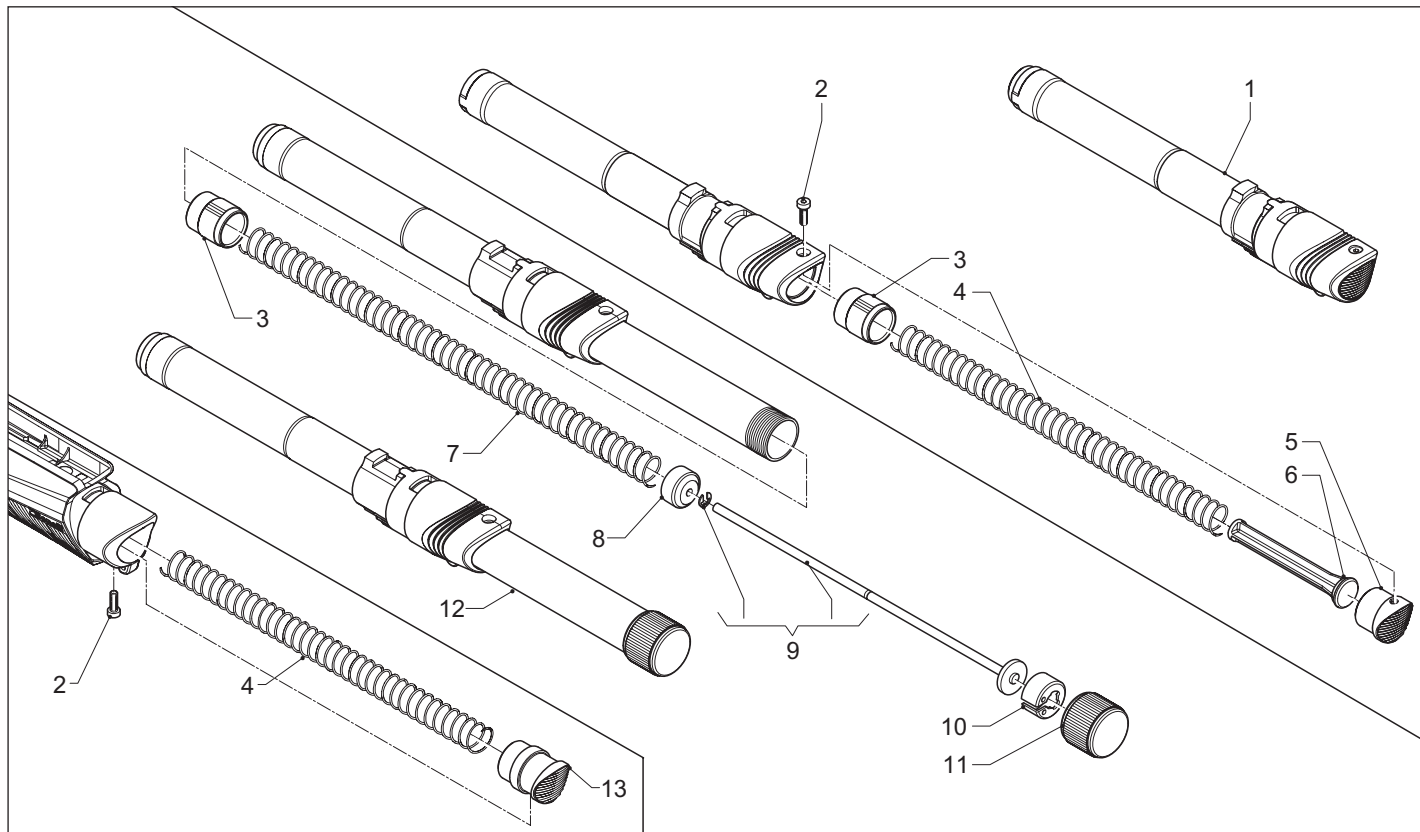

Pos. No.	Code	Description
1	432X	Magazine tube, assy M265
2	433X	Screw
3	065X	Follower
4	064D	Spring
5	068X	Magazine tube plug M265
6	158X	Shot plug (three rounds)
7	064A	Spring
8	068C	Magazine tube plug
9	085X	Shot plug (three rounds) assy
10	132G	Seal ring
11	477X	Magazine tube plug
12	479X	Magazine tube, assy M395
13	448X	Magazine tube plug M245

Pos. No.	Code	Description