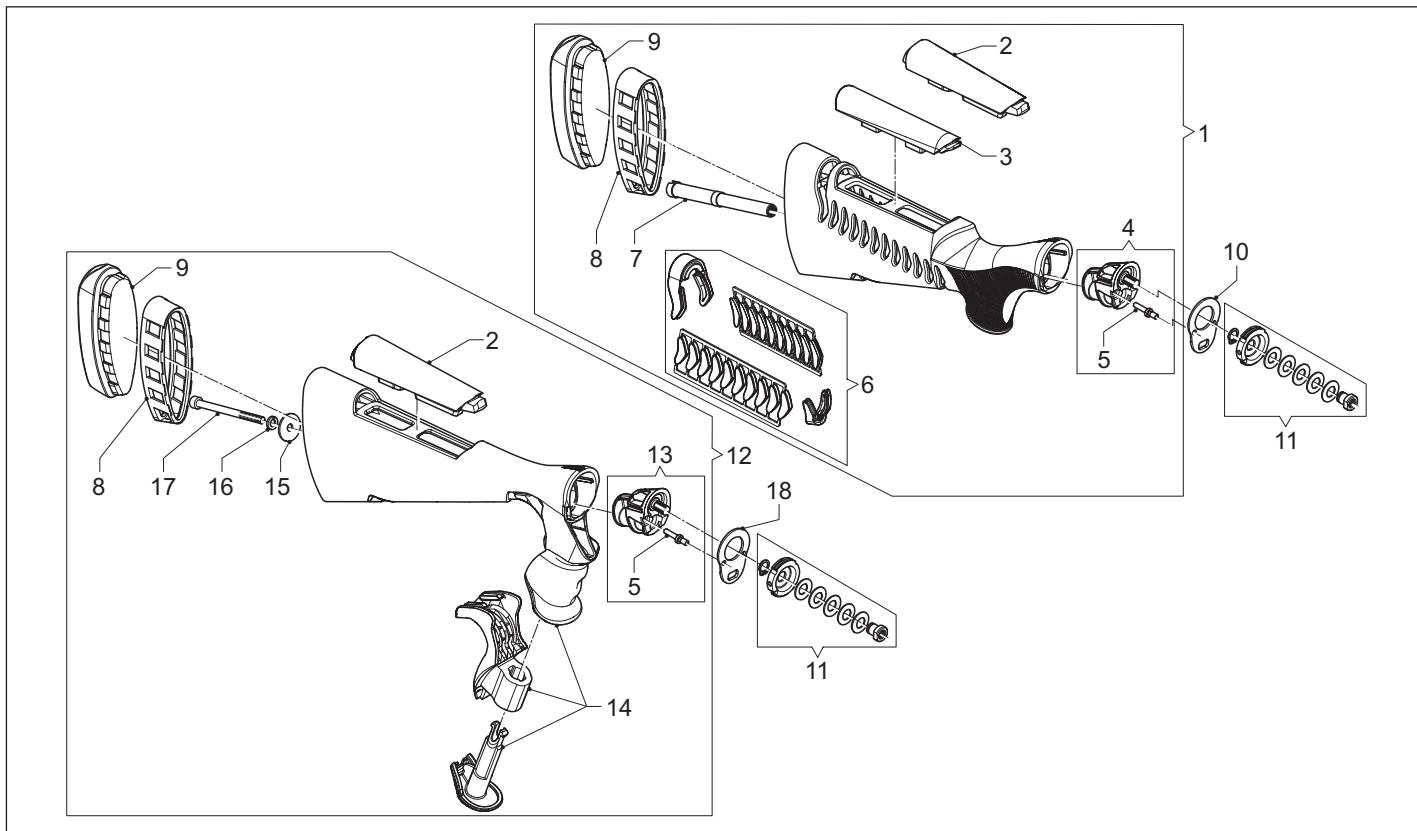

Pos. No.	Code	Description
1	388X	Stock assy, Comfort mm 360 (R.H.)
1	431X	Stock assy, Comfort mm 360 (L.H.)
1	474X	Stock assy, Comfort mm 360 (R.H.) medium comb
2	457X	Medium comb
3	380X	Comb
4	429X	Front spacer Comfort stock assy
5	473X	Pin
6	379X	Chevrons assy
7	428X	Tension rod
8	445G	Ring
9	387X	Butt plate (R.H.)
9	430X	Butt plate (L.H.)
10	147X	Drop change plate, deviation 50
10	147X	Drop change plate, deviation 55
10	147X	Drop change plate, deviation 60
10	147X	Drop change plate, deviation 65
11	427X	Stock locking ring nut assy
12	160X	Stock assy, Pistol Grip mm 360 (R.H.)
12	460X	Stock assy, Pistol Grip mm 360 (L.H.)
13	458X	Front insert assy Pistol Grip
14	459X	Partial stock assy, Pistol Grip
15	052X	Washer
16	461X	Washer
17	053X	Screw

Pos. No.	Code	Description
18	456X	Pistol Grip stock front plate