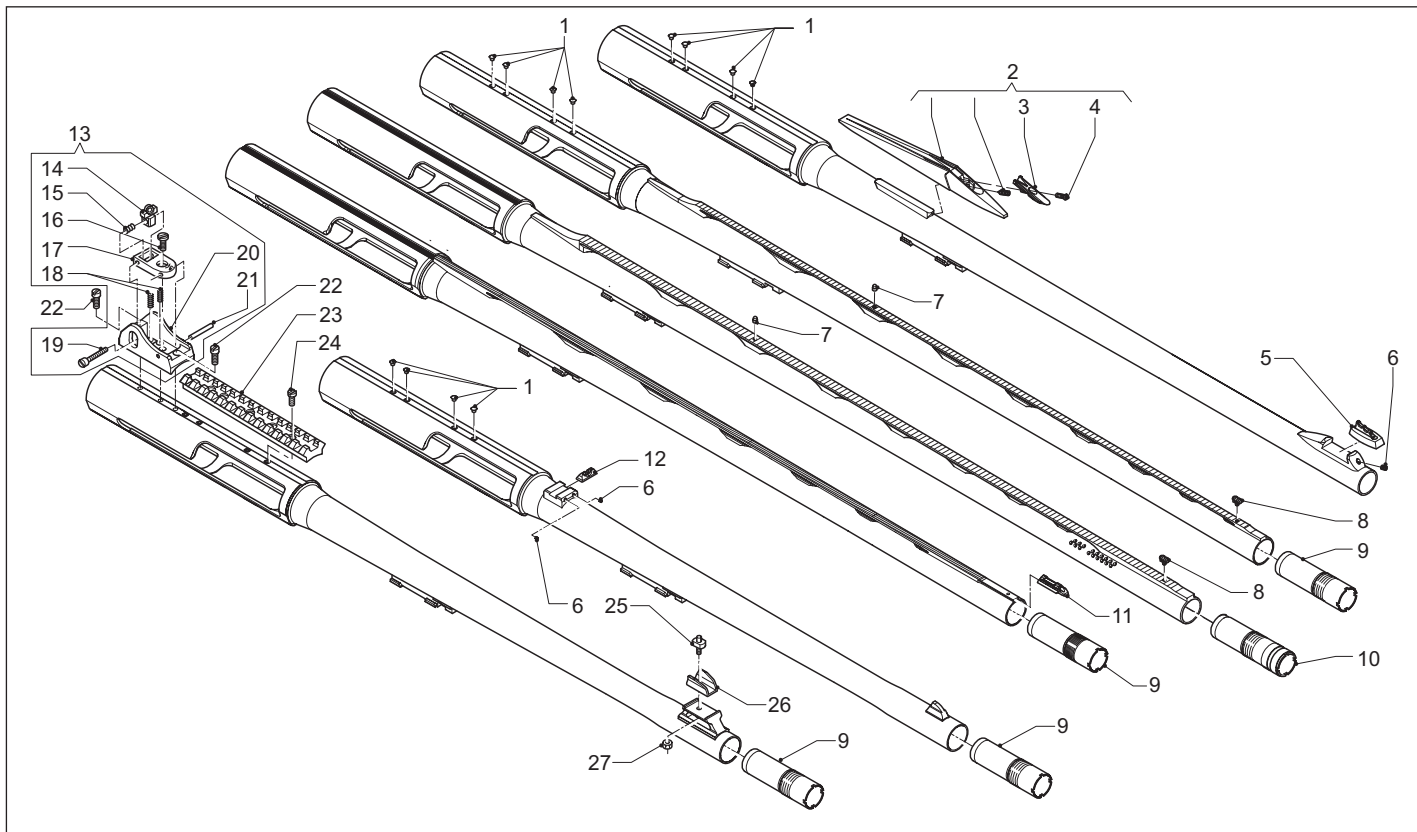

Pos. No.	Code	Description
1	024X	Bolt assy (Vinci)
1	S024	Bolt assy (SuperVinci)
2	476X	Bolt assy (Vinci SuperSport-Cordoba)
3	026X	Bolt assy, partial (Vinci)
3	S026	Bolt assy, partial (SuperVinci)
3	475X	Bolt assy, partial (Vinci SuperSport-Cordoba)
4	100X	Spring
5	438X	Pin (Vinci)
5	S438	Pin (SuperVinci)
6	168X	Ejector frame (Vinci)
7	035X	Extractor pin
8	439X	Plate
9	440X	Stroke-end rubber insert
10	441X	Head guide pin assy (Vinci)
10	S441	Head guide pin assy (SuperVinci)
11	028A	Pin
12	031X	Pin
13	036A	Spring
14	165X	Locking head assy
15	033J	Spring
16	034A	Extractor
17	030X	Bolt handle
18	037A	Spring
19	025X	Firing pin (Vinci)

Pos. No.	Code	Description
19	S025	Firing pin (SuperVinci)
20	S168	Ejector frame (SuperVinci)
21	S046	Spring

Pos. No.	Code	Description
1	437X	Spring
2	058J	Spring
3	056X	Pin
4	057X	Carrier latch assy (Vinci)
5	015X	Pin
6	S057	Carrier latch assy (SuperVinci)

Pos. No.	Code	Description
----------	------	-------------

Pos. No.	Code	Description
1	294K	Cap/plug for cover holes
2	293X	Rib assy
3	469W	Fiber optic support
4	470W	Screw
5	110X	Adjustable front-sight assy
6	071A	Grub screw
7	153A	Intermediate sight
8	044X	Front sight
9	213G	Internal choke
10	213H	Internal choke knurled-end
11	447X	Front sight
12	042C	Rear sight
13	127C	Rear sight assy
14	253C	Rear sight aperture
15	258C	Spring
16	255C	Screw
17	254C	Rear sight support
18	259C	Spring
19	256C	Screw
20	126C	Rear sight protection guard
21	257C	Pin
22	128X	Screw
23	260N	Telescopic guide
24	128S	Screw