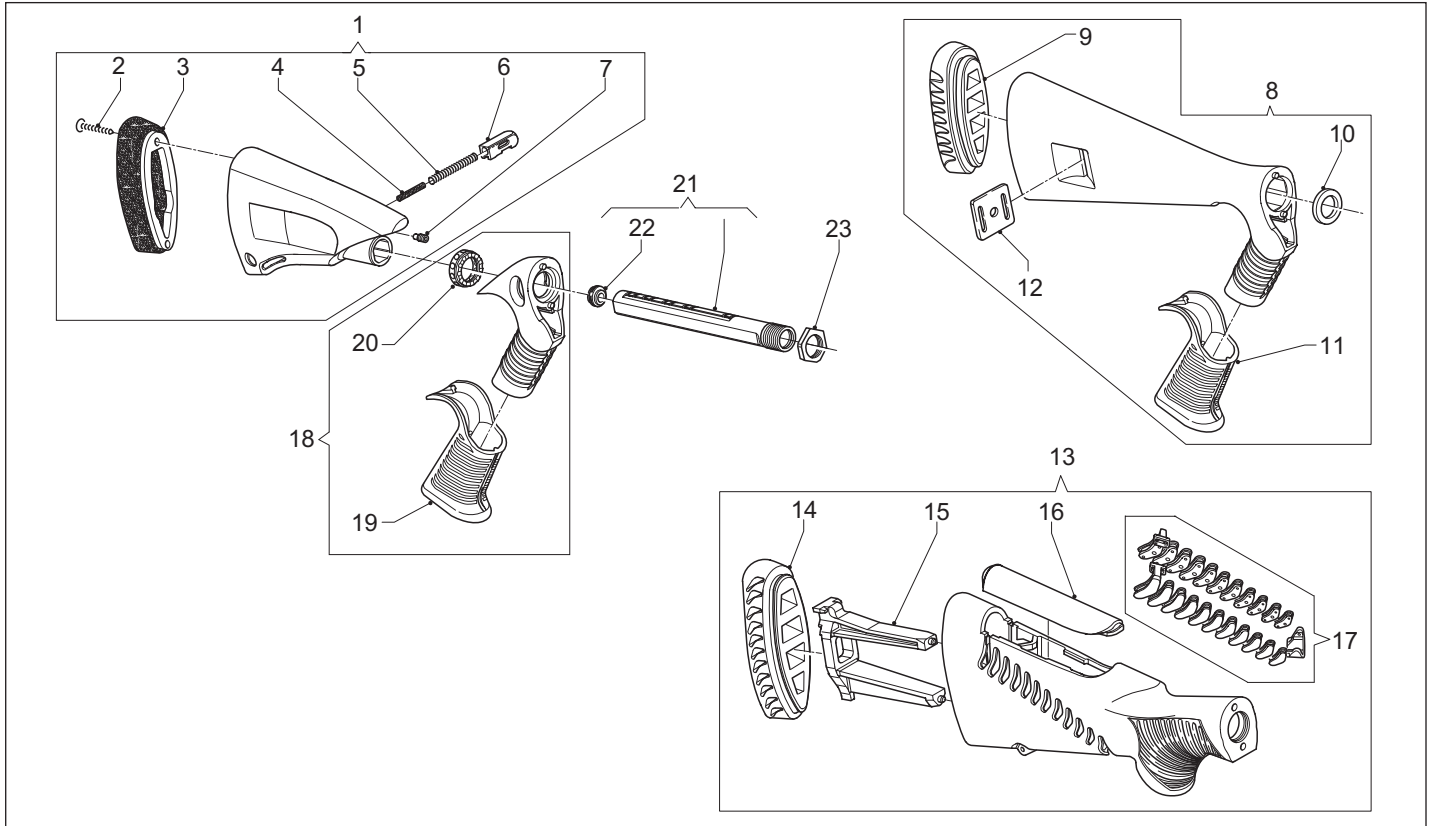

Pos. No.	Code	Description
1	127C	Rear sight assy
2	258C	Spring
3	253C	Ring
4	255C	Screw
5	254C	Support
6	257C	Pin
7	126C	Protection guard
8	256C	Screw
9	259C	Spring
10	128C	Screw
11	110C	Front sight
12	110F	Front sight (Combat)
13	111F	Front sight protection guard
14	113J	Nut
15	260N	Telescope support
16	128S	Screw

Pos. No.	Code	Description