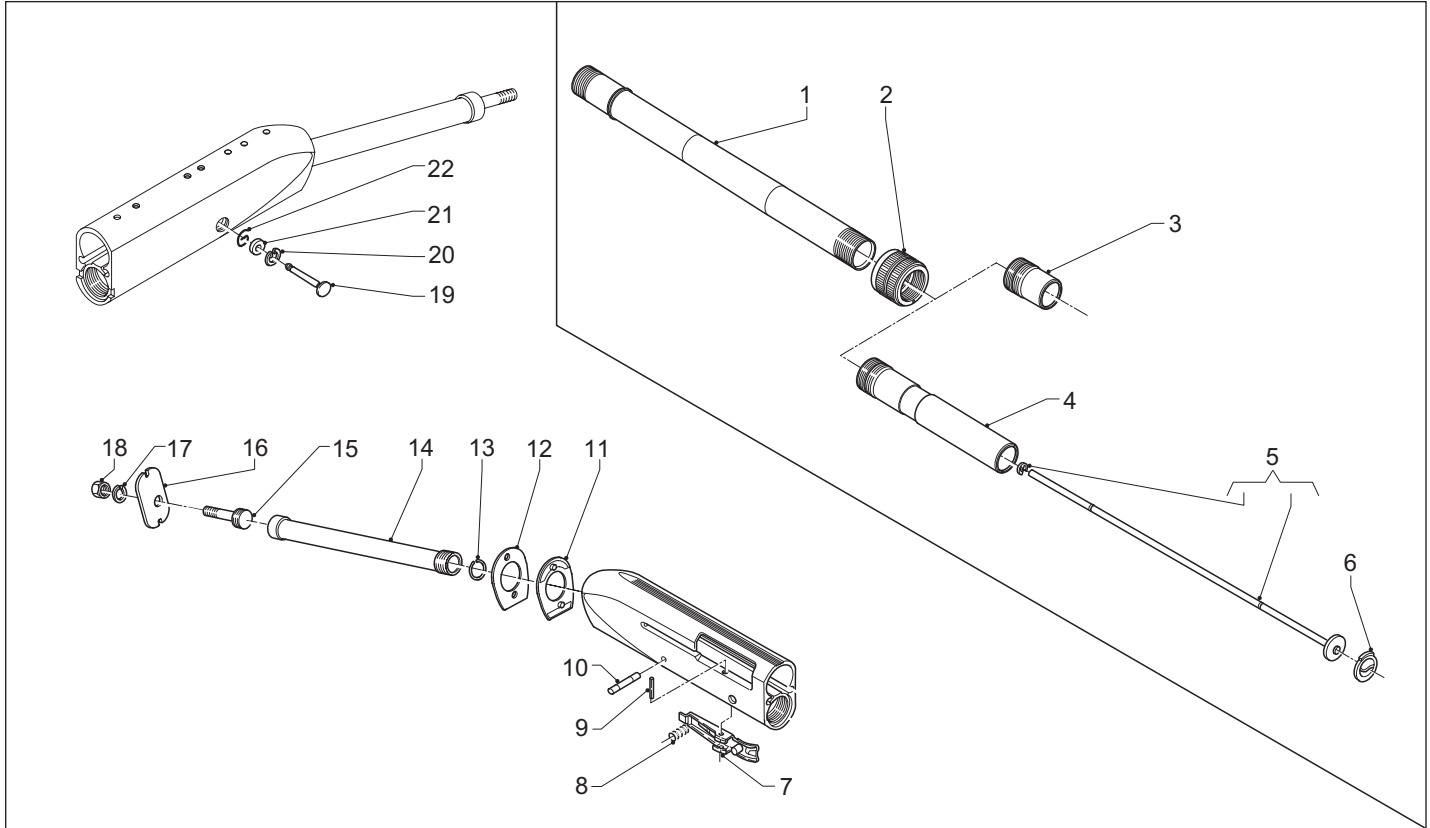

Pos. No.	Code	Description
1	059F	Receiver assy
2	053A	Nut
3	052A	Spring washer
4	050B	Screw
5	049D	Recoil spring tube
6	015A	Pin
7	056B	Retaining pin
8	058J	Spring
9	057F	Carrier latch
10	160C	Pistol-grip stock assembly
11	075C	Ring
12	083C	Grip
13	063C	Swivel plate
14	062C	Self-threaded screw
15	061C	Rubber butt plate
16	313F	Magazine tube
17	312F	Ring
18	144F	Magazine extension (long)
19	145F	Magazine extension (short)
20	086C	Retaining ring
21	085C	Three round limiter
22	161C	Stock assy (stock - rubber butt plate)
23	078C	Plug

Pos. No.	Code	Description