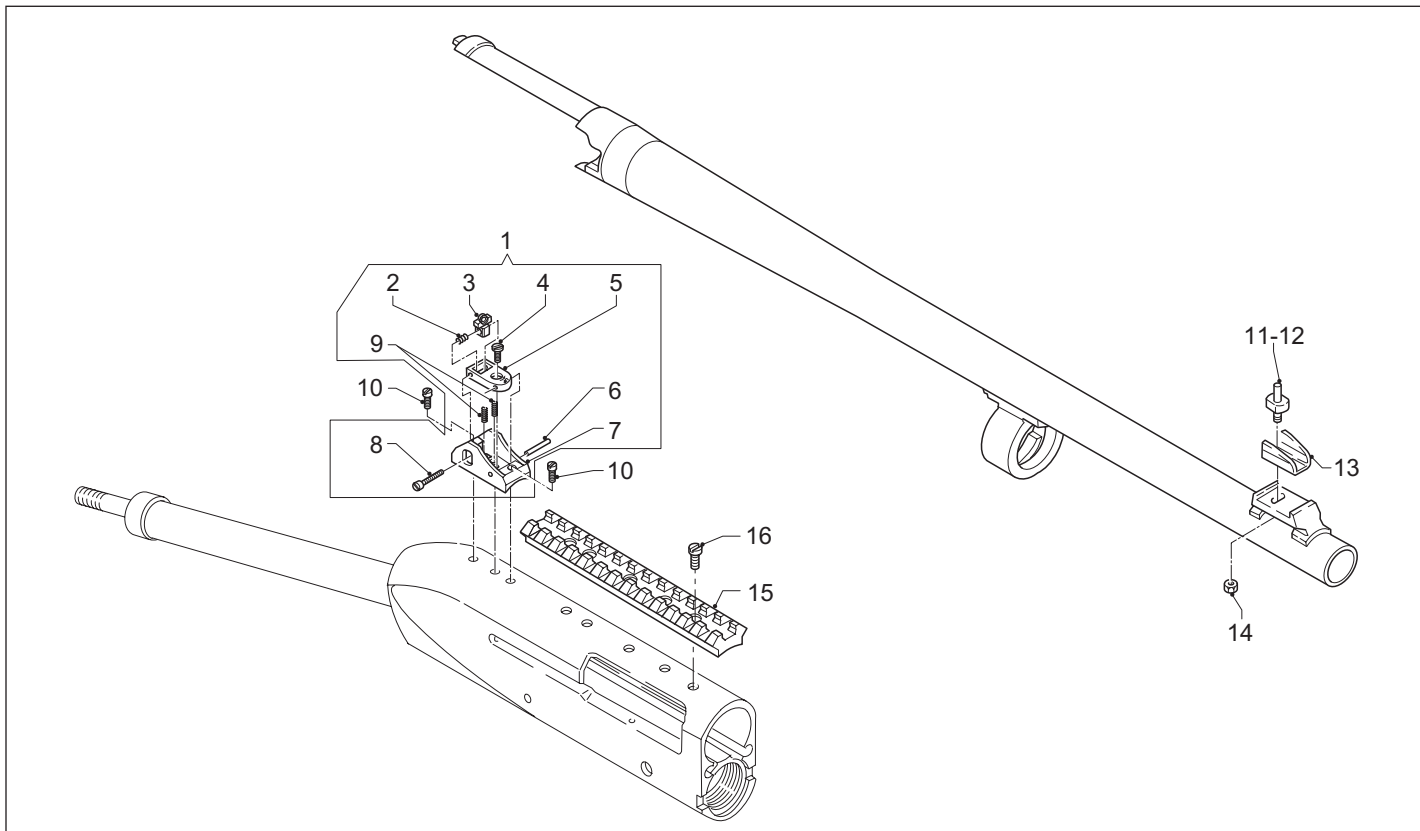

Pos. No.	Code	Description
1	313F	Magazine tube
2	312F	Ring
3	145F	Magazine extension (short)
4	144F	Magazine extension (long)
5	085C	Three round limiter
6	086C	Retaining ring
7	057F	Carrier latch
8	058J	Spring
9	056B	Pin
10	015A	Pin
11	147Y	Drop change shim
12	286G	Cast change shim
13	183L	Retaining ring
14	049D	Recoil spring tube
15	050B	Screw
16	150W	Locking plate
17	052A	Elastic washer
18	053A	Nut
19	015J	Pin
20	266J	Circlip
21	267J	Retaining spacer
22	268J	Retaining spring

Pos. No.	Code	Description