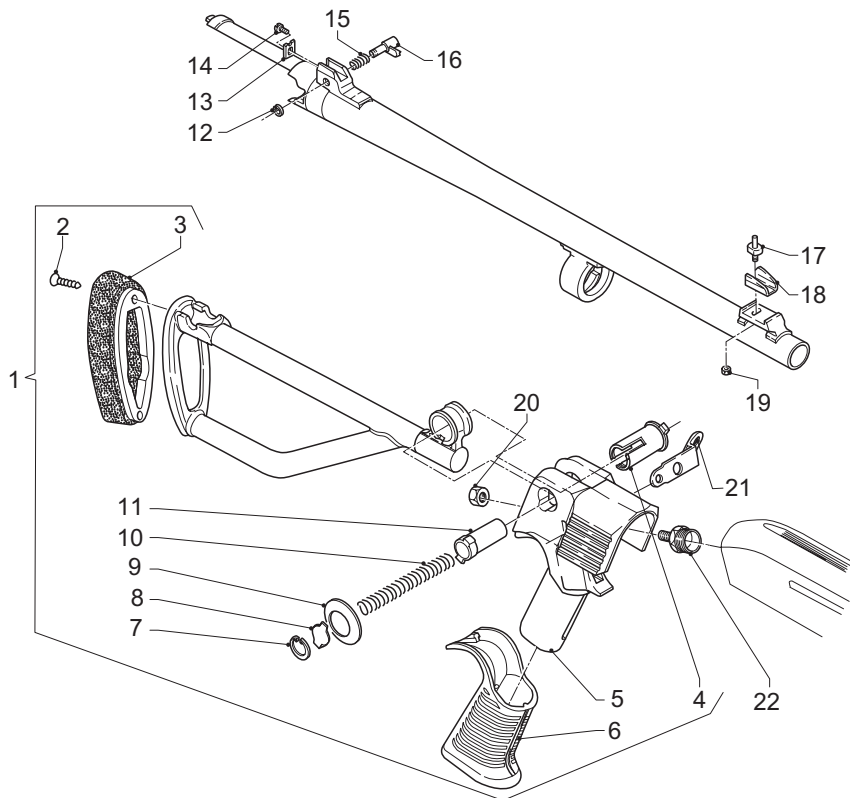

Pos. No.	Code	Description
1	265S	Telescoping stock assy
2	062C	Screw
3	061C	Rubber butt plate
4	395S	Stock clickstop pin
5	004A	Spring
6	108S	Pin
7	224N	Pin
8	160C	Pistol-grip stock assy
9	151T	Rubber butt plate
10	075C	Ring
11	083C	Grip
12	063C	Swing swivel plate
13	159S	Comfortech stock
14	394G	Rubber butt plate
15	149C	Stock inner part
16	380S	Comb
17	379G	Chevrons assy
18	117S	Pistol grip handle assy
19	083J	Rubber grip
20	075S	Nut
21	166S	Stock tube assy
22	050J	Tube cap
23	075J	Ring nut

Pos. No.	Code	Description